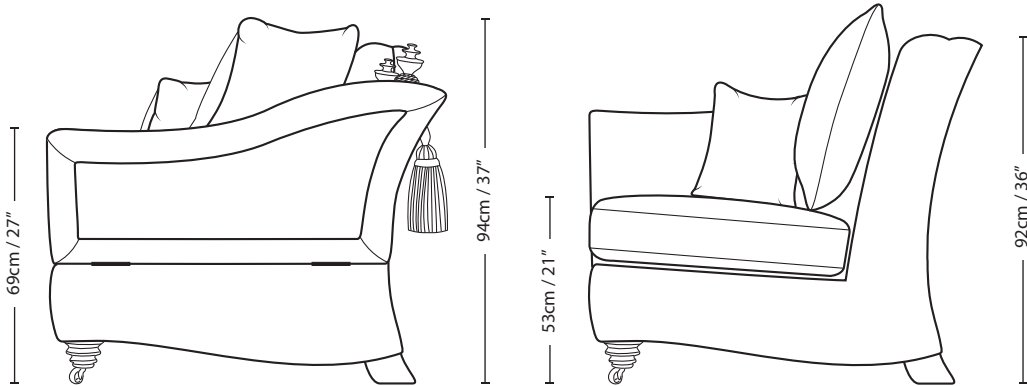

BELLAGIO

1.5 SEATER SCATTER CUSHION

18cm / 7" 94cm / 37" 18cm / 7"

69cm / 27"

94cm / 37"

53cm / 21"

92cm / 36"

130cm / 51"

Overall Height	Overall Width	Overall Depth	Arm Height	Back Height of Frame	Seat Height	Arm Width	Inside Width Arm to Arm	Seat Depth to Cushions	Seat Depth no Cushions
94cm / 37"	130cm / 51"	112cm / 44"	69cm / 27"	92cm / 36"	53cm / 21"	18cm / 7"	94cm / 37"	54cm / 21"	76cm / 30"

Seating sizes vary to a great extent and particularly wherever there are soft cushions involved, this is magnified with front of seat to back cushion depths, whilst formal back cushions will vary with age and plumping. It is essential to note that scatter back cushion depths will adjust from which point you measure, overtime and with plumping, the accurate measurement does not exist as it will resize each and every time you enjoy its comfort.