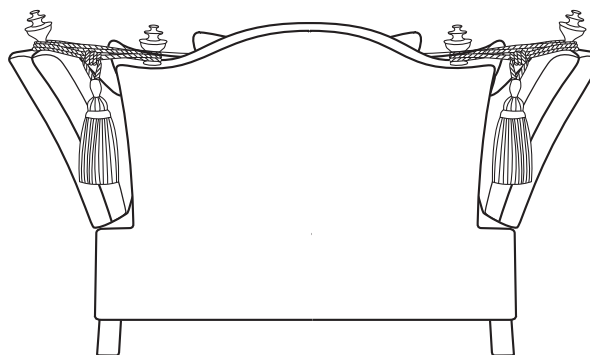

BELLAGIO

1.5 SEATER SCATTER CUSHION

18cm / 7" 94cm / 37" 18cm / 7"

69cm / 27"

94cm / 37"

53cm / 21"

92cm / 36"

130cm / 51"

Overall Height	Overall Width	Overall Depth	Arm Height	Back Height of Frame	Seat Height	Arm Width	Inside Width Arm to Arm	Seat Depth to Cushions	Seat Depth no Cushions
94cm / 37"	130cm / 51"	112cm / 44"	69cm / 27"	92cm / 36"	53cm / 21"	18cm / 7"	94cm / 37"	54cm / 21"	76cm / 30"

Seating sizes vary to a great extent and particularly wherever there are soft cushions involved, this is magnified with front of seat to back cushion depths, whilst formal back cushions will vary with age and plumping. It is essential to note that scatter back cushion depths will adjust from which point you measure, overtime and with plumping, the accurate measurement does not exist as it will resize each and every time you enjoy its comfort.